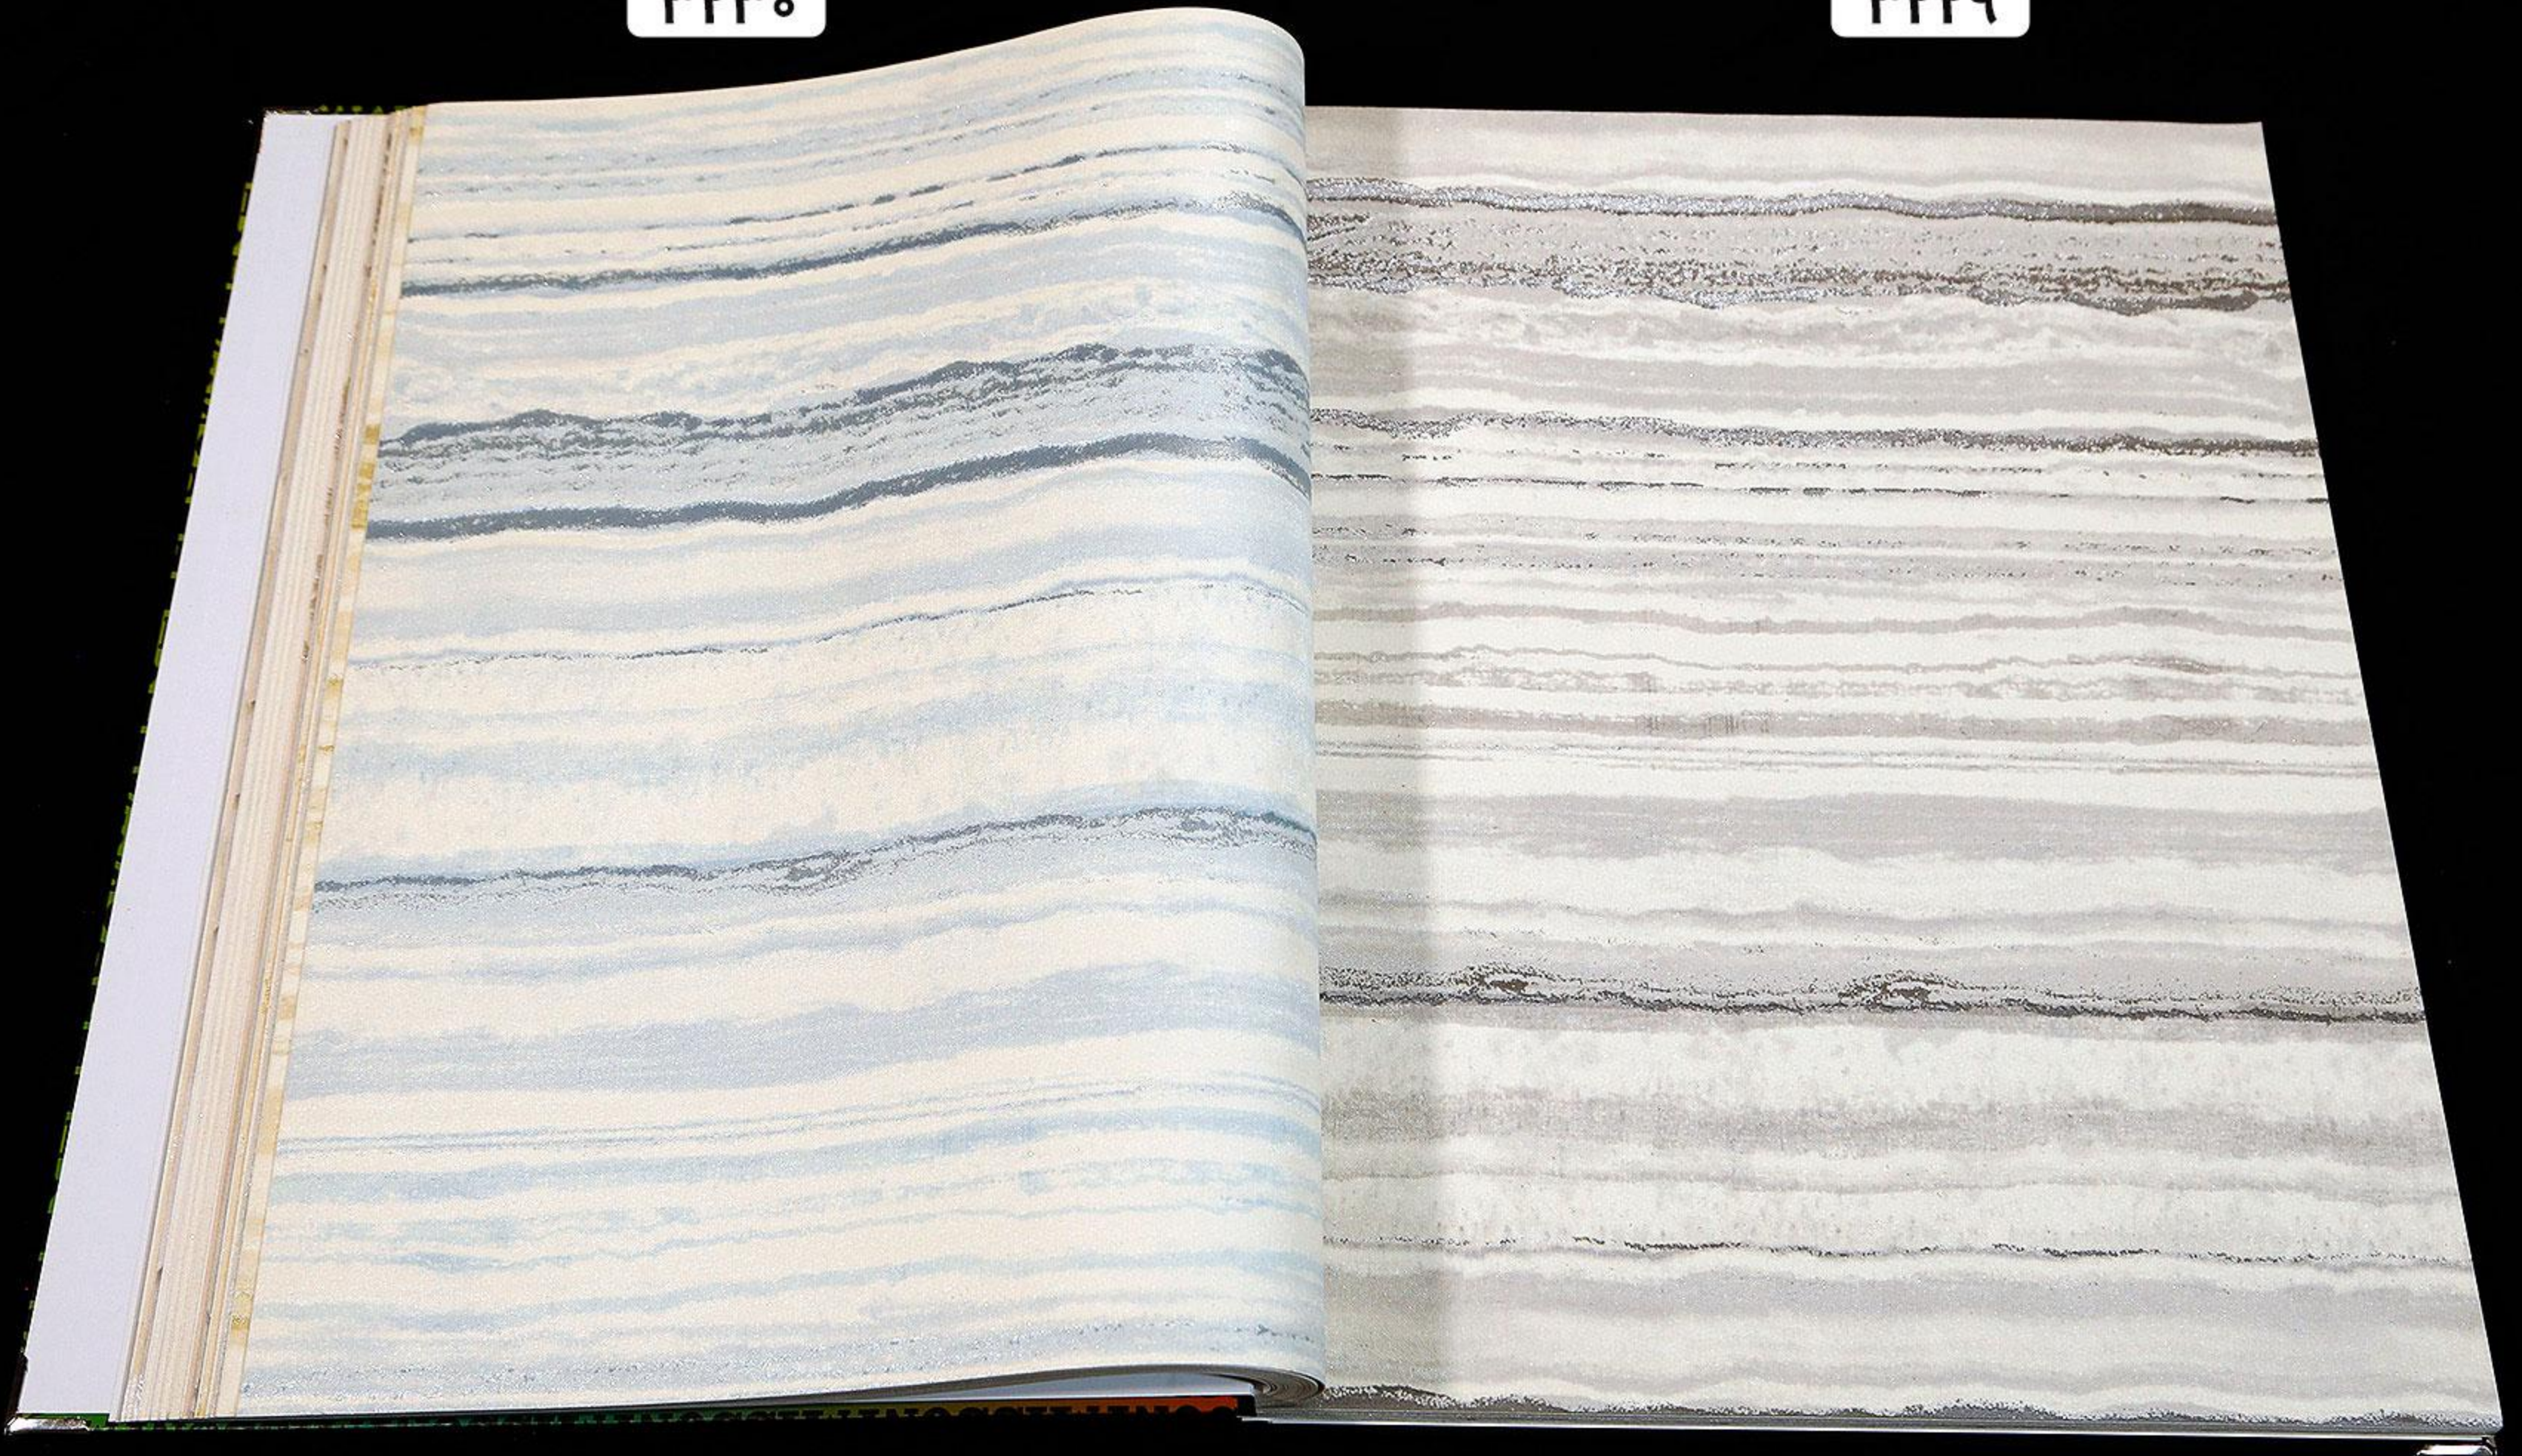

کاغذ دیواری میسونی هوم Missoni Home

۳۲۳۰

۳۲۲۹